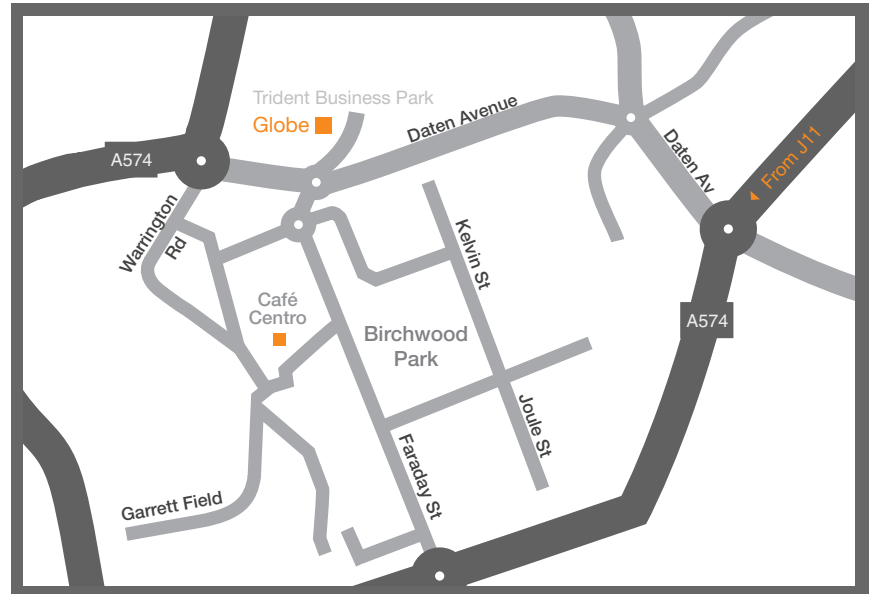

road map

directions.

from the M6 travelling south

Travelling south on the M6, turn left onto the M62 at junction 21A towards Manchester.

Take the slip road at next junction 11. Turn right on the only available road. At next roundabout turn right, 3rd exit.

At next roundabout take the second exit Daten Avenue.

At next roundabout take 3rd exit into Trident Business Park and turn left into first car park.

Park on designated Globe bays only.

from the M6 travelling north

Travelling North on the M6 turn right at Junction 21A onto the M62 towards Manchester.

Take the slip road at next junction 11. Turn right on the only available road. At next roundabout turn right, 3rd exit.

At next roundabout take the second exit Daten Avenue.

At next roundabout take 3rd exit into Trident Business Park and turn left into first car park.

Park on designated Globe bays only.

from Manchester

Join the M602 at the end of Regent Road A57. Continue along the M602 which changes into the M62 towards Liverpool.

Take the slip road at next junction 11. Turn left on the only available road. At next roundabout turn right, 3rd exit.

At next roundabout take the second exit Daten Avenue.

At next roundabout take 3rd exit into Trident Business Park and turn left into first car park.

Park on designated Globe bays only.

from the M60

Travelling along the M60 from either direction, join the M62 at Junction 12, heading towards Liverpool.

Take the slip road at next junction 11. Turn right on the only available road. At next roundabout turn right, 3rd exit.

At next roundabout take the second exit Daten Avenue.

At next roundabout take 3rd exit into Trident Business Park and turn left into first car park.

Park on designated Globe bays only.