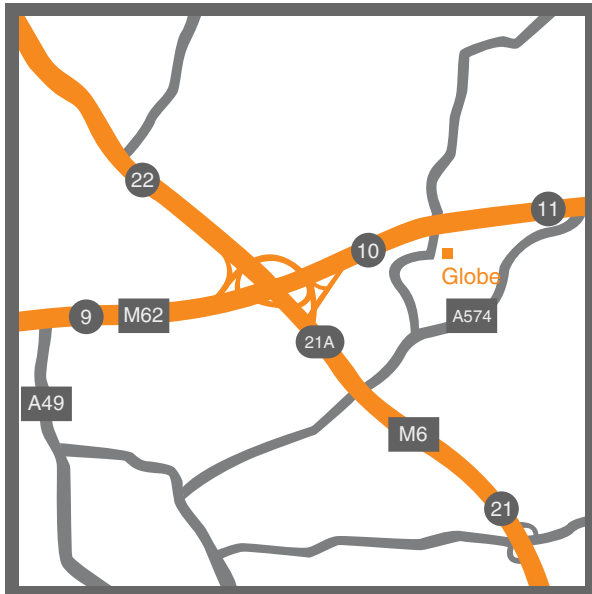

how to find us.

motorway map

road map

directions.

from the M6 travelling south

Travelling south on the M6, turn left onto the M62 at junction 21A towards Manchester.

Take the slip road at next junction 11. Turn right on the only available road. At next roundabout turn right, 3rd exit.

At next roundabout take the second exit Daten Avenue.

At next roundabout take 3rd exit into Trident Business Park and turn left into first car park.

Park on designated Globe bays only.

from the M6 travelling north

At next roundabout take the second exit Daten Avenue.

At next roundabout take 3rd exit into Trident Business Park and turn left into first car park.

Park on designated Globe bays only.

from Manchester

Join the M602 at the end of Regent Road A57. Continue along the M602 which changes into the M62 towards Liverpool.

At next roundabout take the second exit Daten Avenue.

At next roundabout take 3rd exit into Trident Business Park and turn left into first car park.

Park on designated Globe bays only.